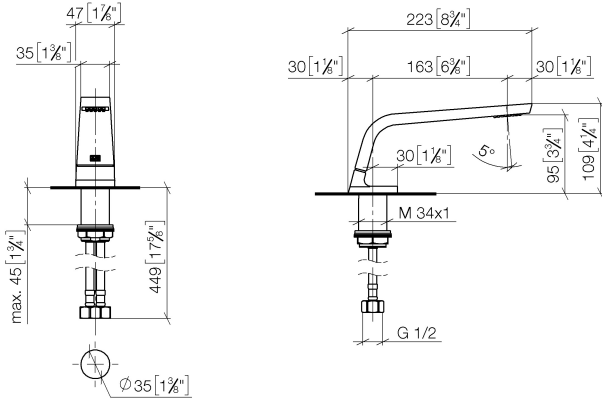

CL.1 Deck-mounted basin spout without pop-up waste - Champagne (22kt Gold)

CL.1

13 714 705

- 160mm projection
- fixed spout
- rectangular spray pattern with 40 individual jets
- height of mixer 108 mm
- height up to aerator 94 mm
- hole diameter 35 mm
- 2x screw-in M 10 x 1 pressure hose, leak-tested
- 1/2" connection
- max. flow 4 l/min
- lead-free
- This product can help a building meet the requirements of Green Building Rating Systems, e.g. LEED®, BREEAM®, DGNB

	Champagne (22kt Gold)	13 714 705-47
	Chrome	13 714 705-00
	Brushed Platinum	13 714 705-06
	Dark Chrome	13 714 705-19
	Brushed Champagne (22kt Gold)	13 714 705-46
	Brushed Dark Platinum	13 714 705-99

CL.1 Deck-mounted basin spout without pop-up waste - Champagne (22kt Gold)

CL.1

13 714 705
mm [inches]

Flow rate chart

Certificates

GDV_0400279. IAPMO_N-4976. IAPMO_8834 (1). IAPMO_6397.

CL.1 Deck-mounted basin spout without pop-up waste - Champagne (22kt Gold)

CL.1

13 714 705
Parts for other
finishes can be found
here: [Chrome](#)