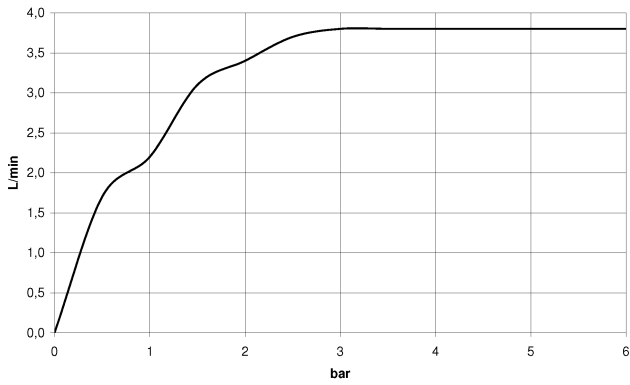

CL.1 Deck-mounted basin spout without pop-up waste - Champagne (22kt Gold)

CL.1

13 714 705

- 160mm projection
- fixed spout
- rectangular spray pattern with 40 individual jets
- height of mixer 108 mm
- height up to aerator 94 mm
- hole diameter 35 mm
- 2x screw-in M 10 x 1 pressure hose, leak-tested
- 1/2" connection
- max. flow 4 l/min
- lead-free
- This product can help a building meet the requirements of Green Building Rating Systems, e.g. LEED®, BREEAM®, DGNB

	Champagne (22kt Gold)	13 714 705-47
	Chrome	13 714 705-00
	Brushed Platinum	13 714 705-06
	Dark Chrome	13 714 705-19
	Brushed Champagne (22kt Gold)	13 714 705-46
	Brushed Dark Platinum	13 714 705-99

CL.1 Deck-mounted basin spout without pop-up waste - Champagne (22kt Gold)

CL.1

13 714 705
mm [inches]

Flow rate chart

Certificates

GDV_0400279. IAPMO_N-4976. IAPMO_8834 (1). IAPMO_6397.

CL.1 Deck-mounted basin spout without pop-up waste - Champagne (22kt Gold)

CL.1

13 714 705
Parts for other
finishes can be found
here: [Chrome](#)